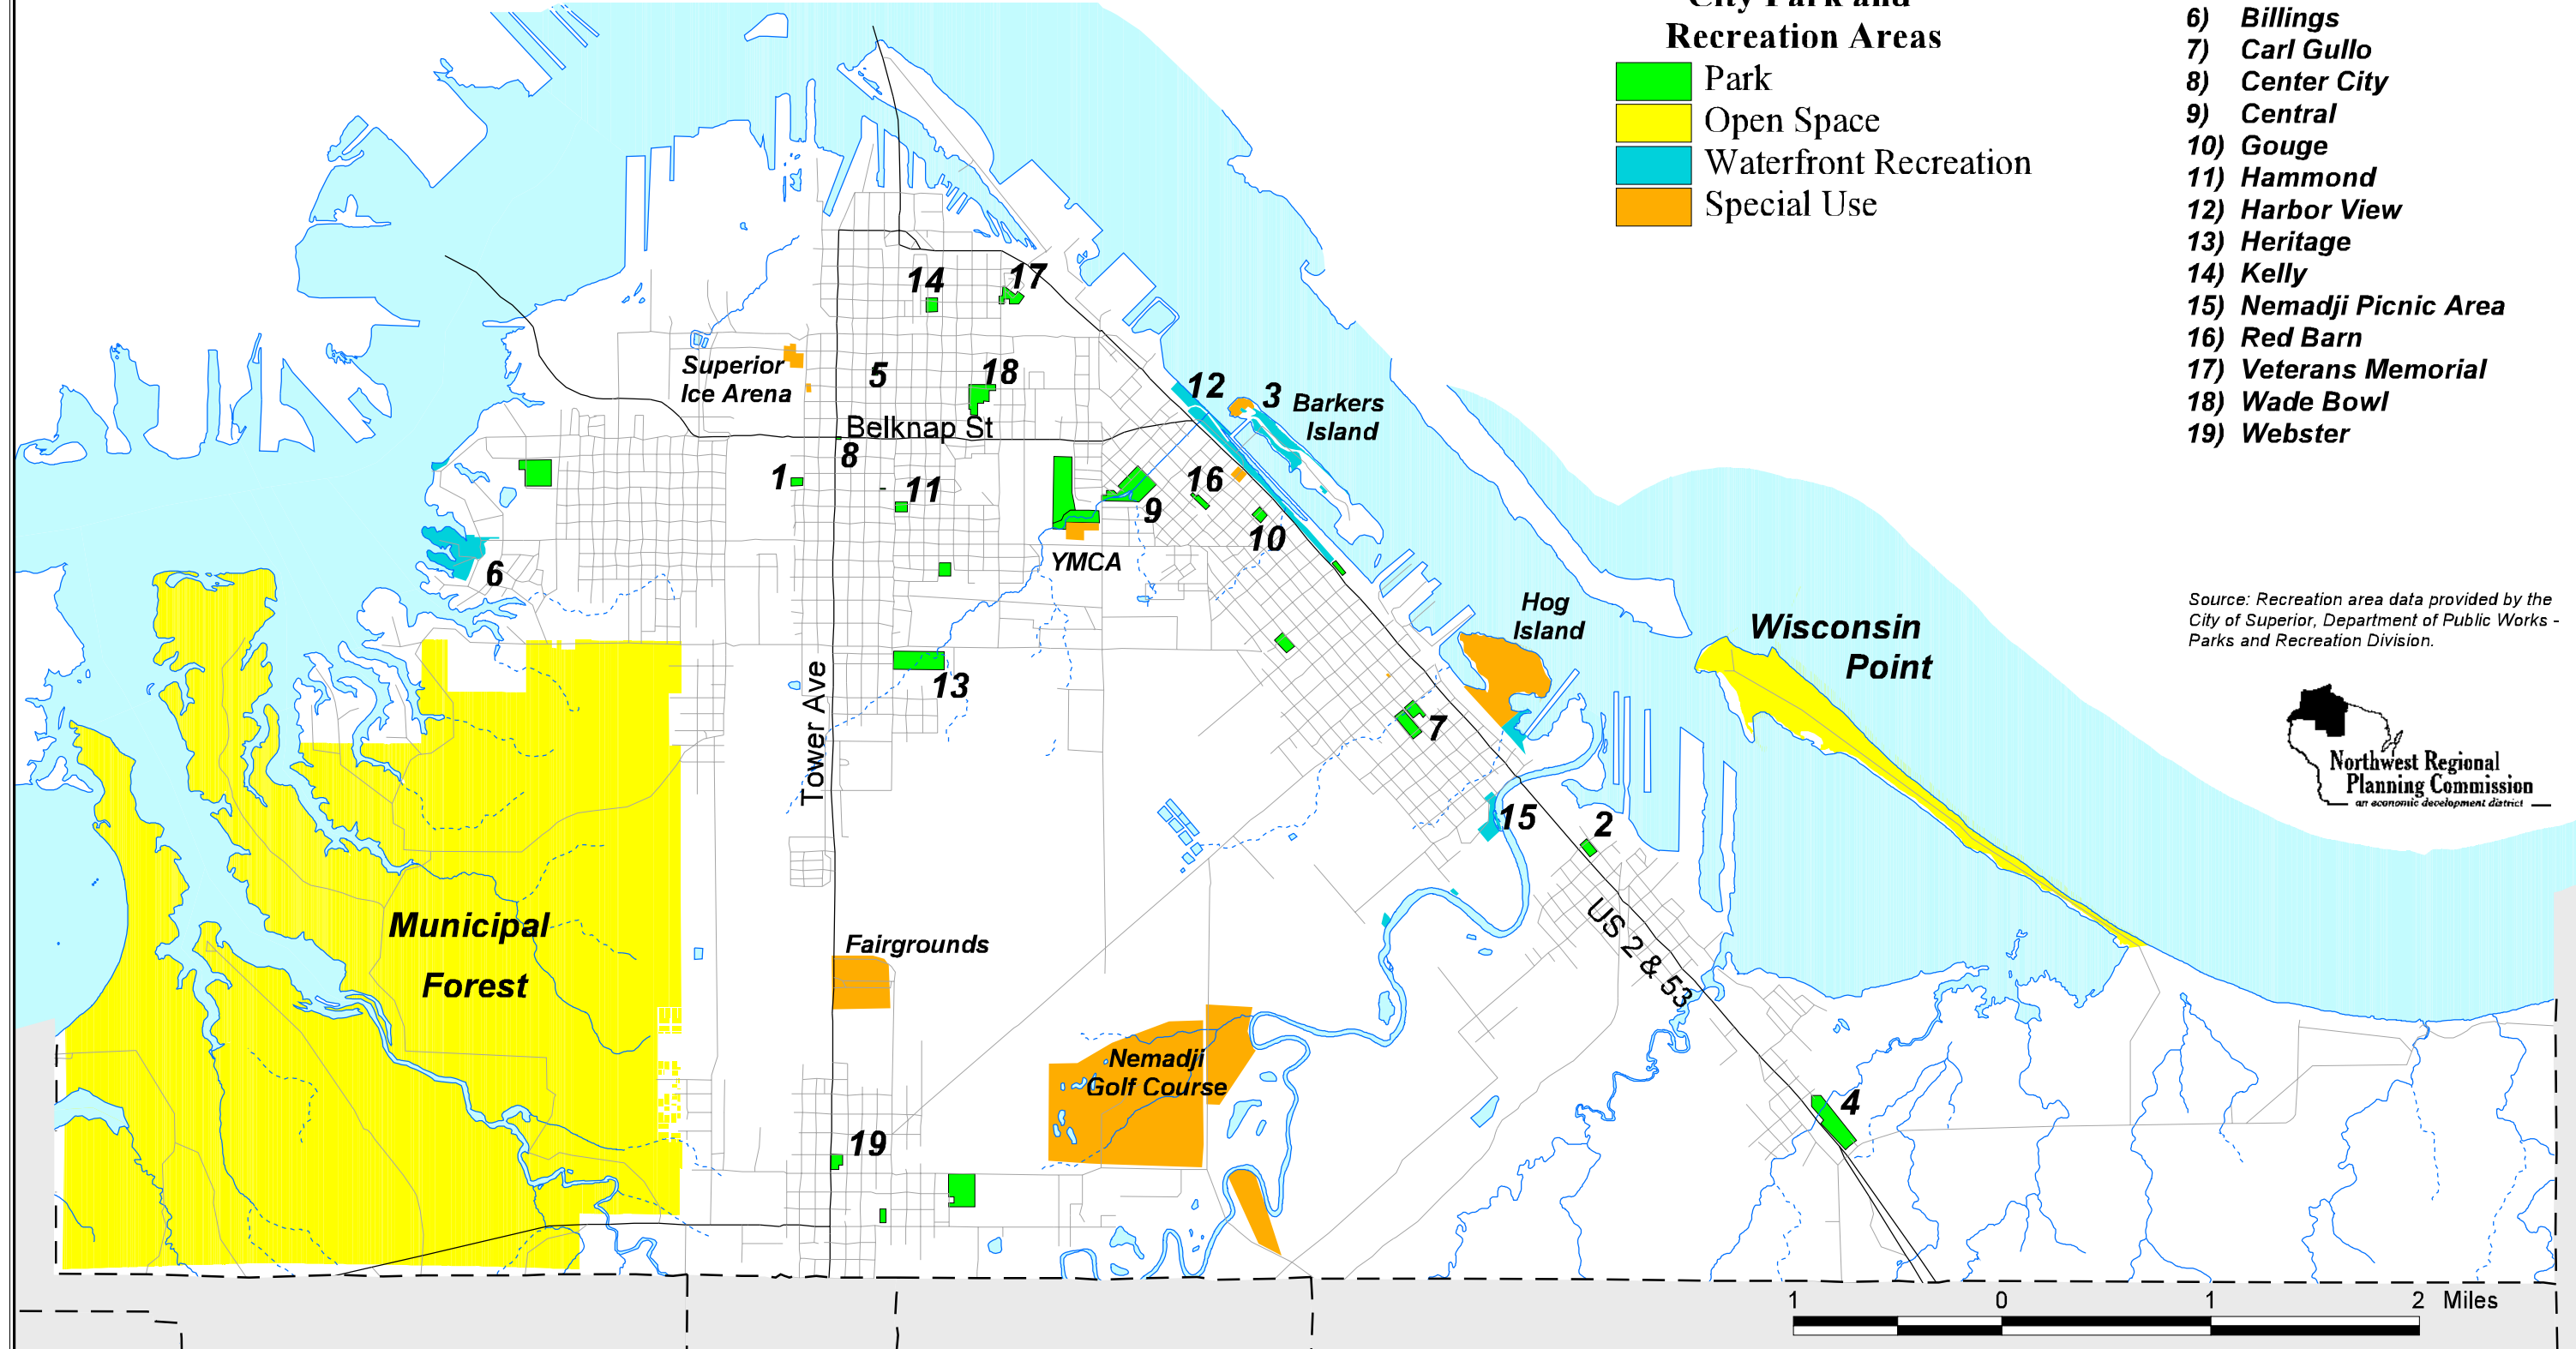

City of Superior

City Park and Recreation Areas

- Park
- Open Space
- Waterfront Recreation
- Special Use

- Parks**
- 1) 18th & Oakes
 - 2) Allouez
 - 3) Barkers Island Play Area
 - 4) Bear Creek
 - 5) Benny Peterson
 - 6) Billings
 - 7) Carl Gullo
 - 8) Center City
 - 9) Central
 - 10) Gouge
 - 11) Hammond
 - 12) Harbor View
 - 13) Heritage
 - 14) Kelly
 - 15) Nemadji Picnic Area
 - 16) Red Barn
 - 17) Veterans Memorial
 - 18) Wade Bowl
 - 19) Webster

Source: Recreation area data provided by the City of Superior, Department of Public Works - Parks and Recreation Division.

Figure 1