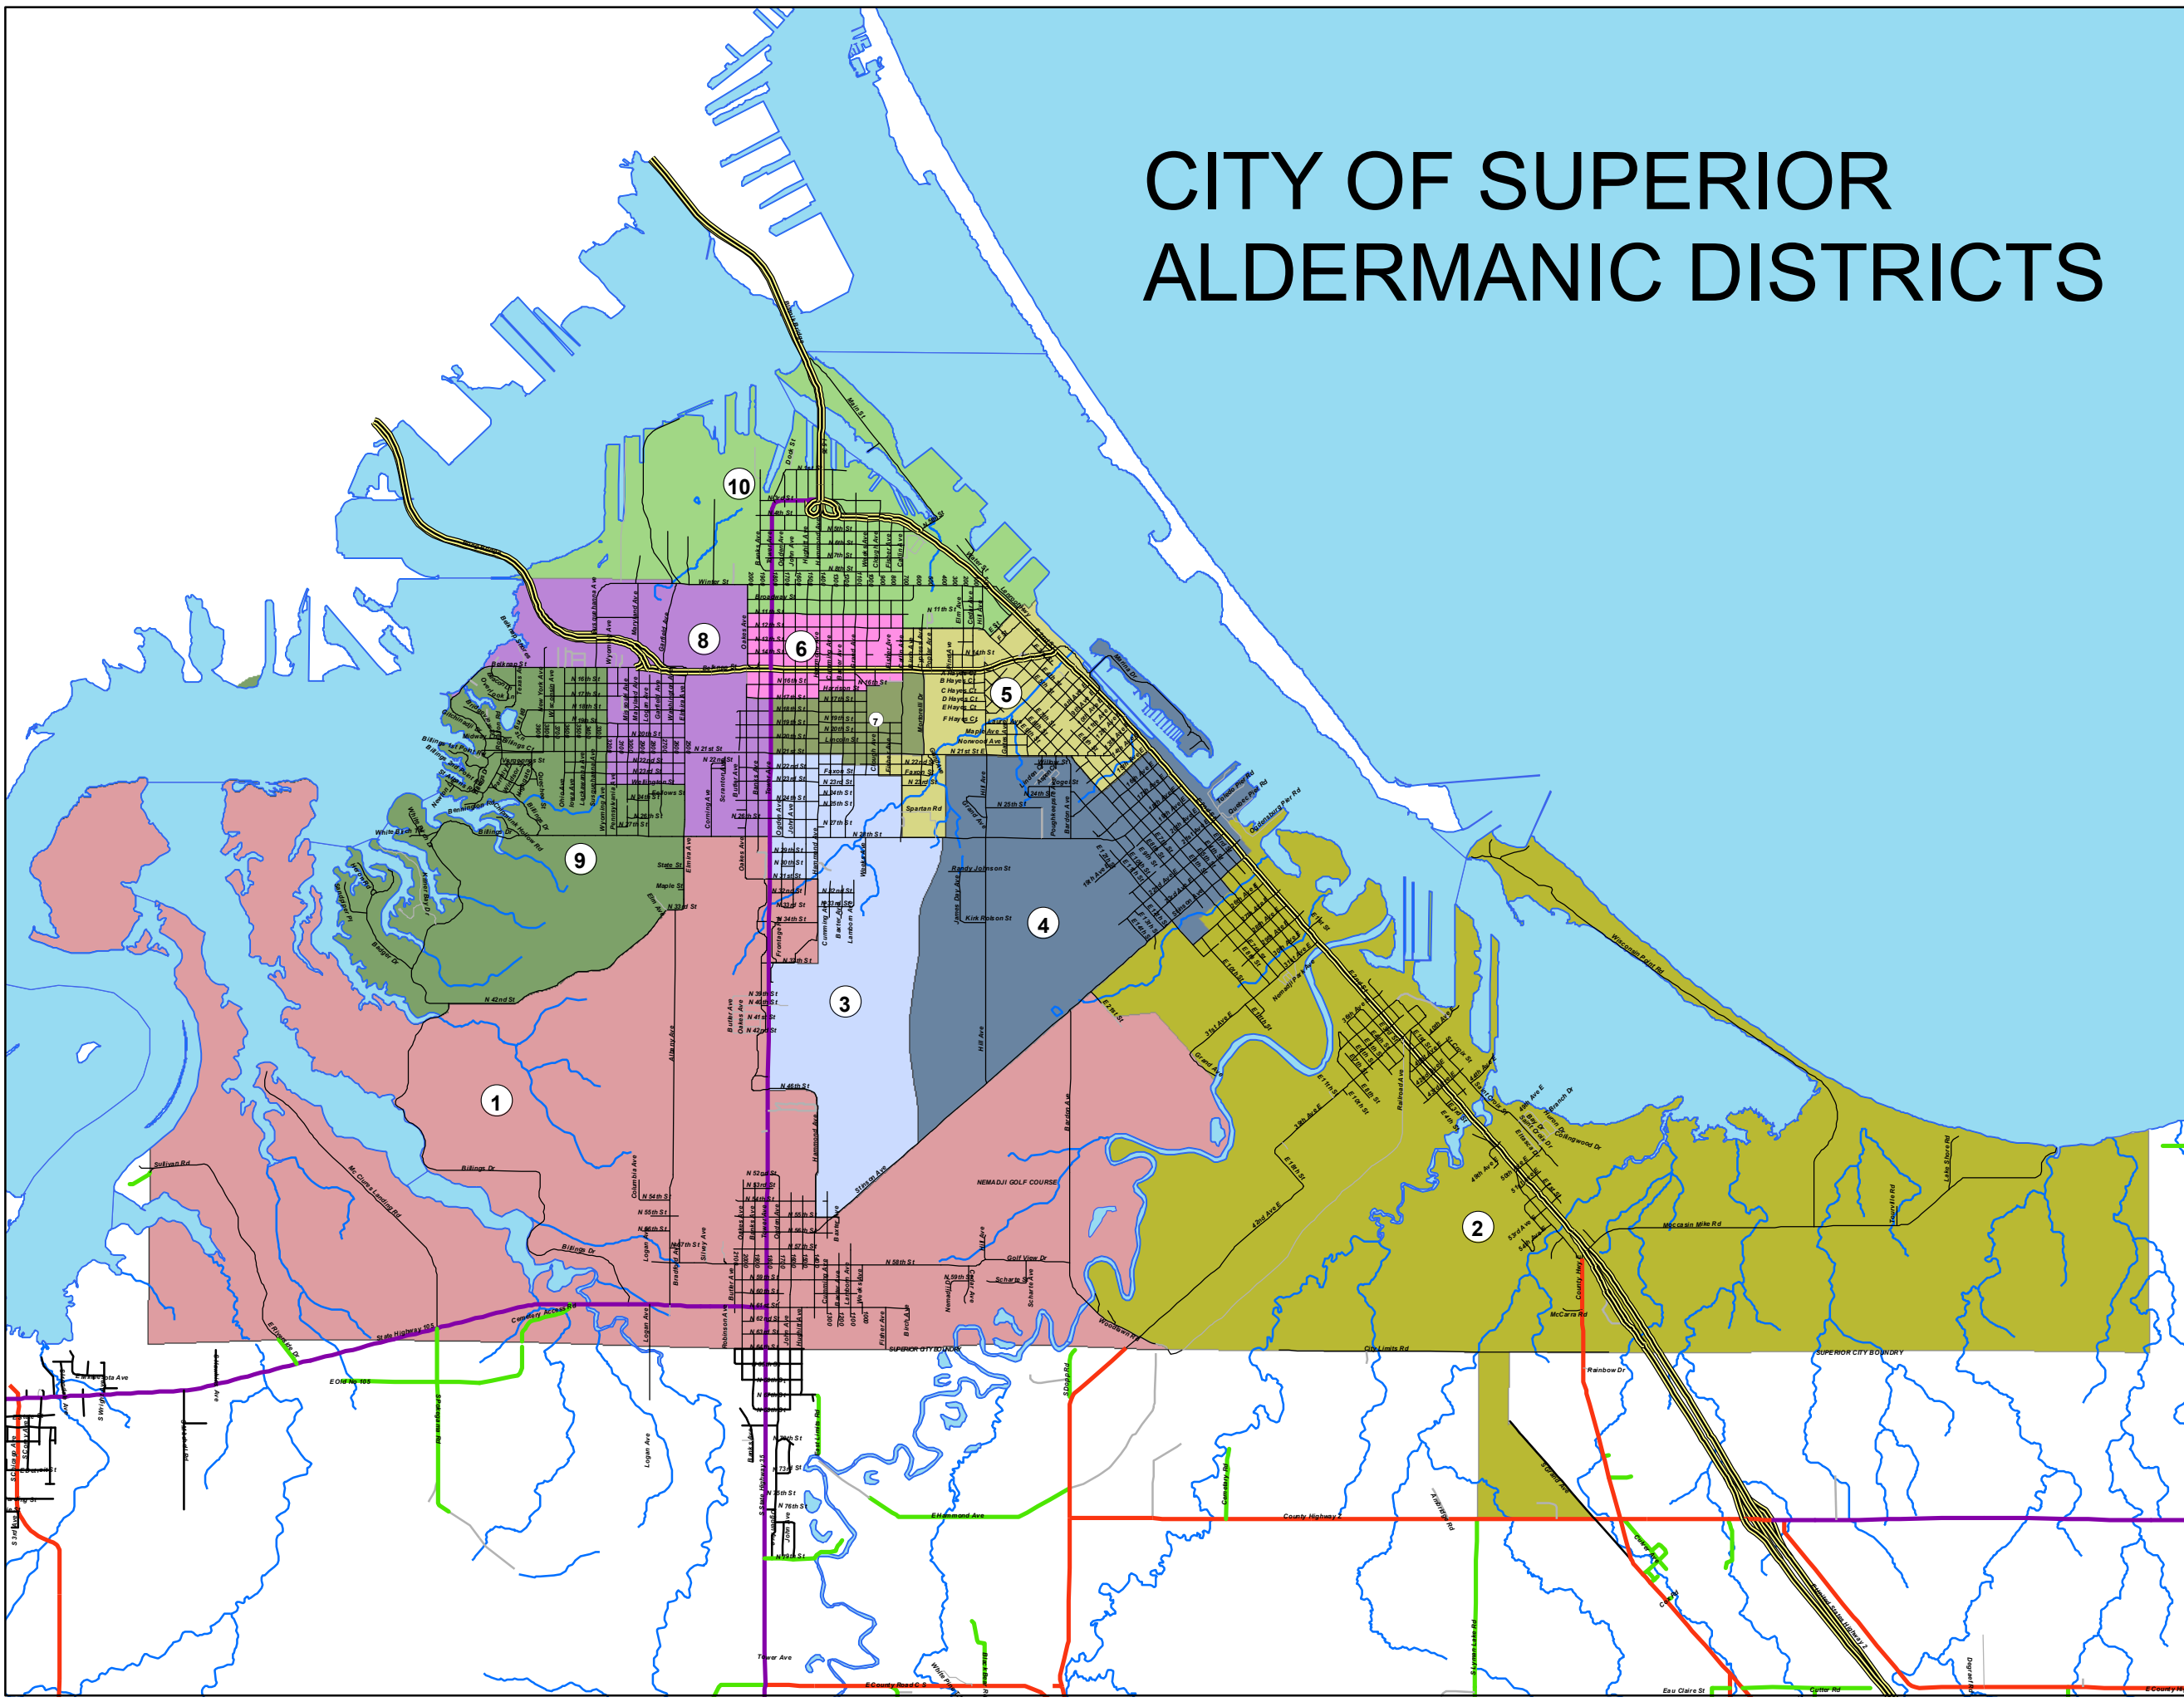

CITY OF SUPERIOR ALDERMANIC DISTRICTS

SUPERIOR

WISCONSIN

Living up to our name.

City Council Districts

**Polling Places
Aldermanic Districts and Location**

1st	Central Assembly of God Church	3000 Hammond Ave
2nd	Zion Lutheran Church	2022 E 2nd St
3rd	Central Assembly of God Church	3000 Hammond Ave
4th	Zion Lutheran Church	2022 E 2nd St
5th	WITC Conference Center	Mertz Mortorelli Dr
6th	Salvation Army	916 Hughitt Ave
7th	WITC Conference Center	Mertz Mortorelli Dr
8th	Billings Park Civic Center	3903 N 18th St
9th	Billings Park Civic Center	3903 N 18th St
10th	Salvation Army	916 Hughitt Ave