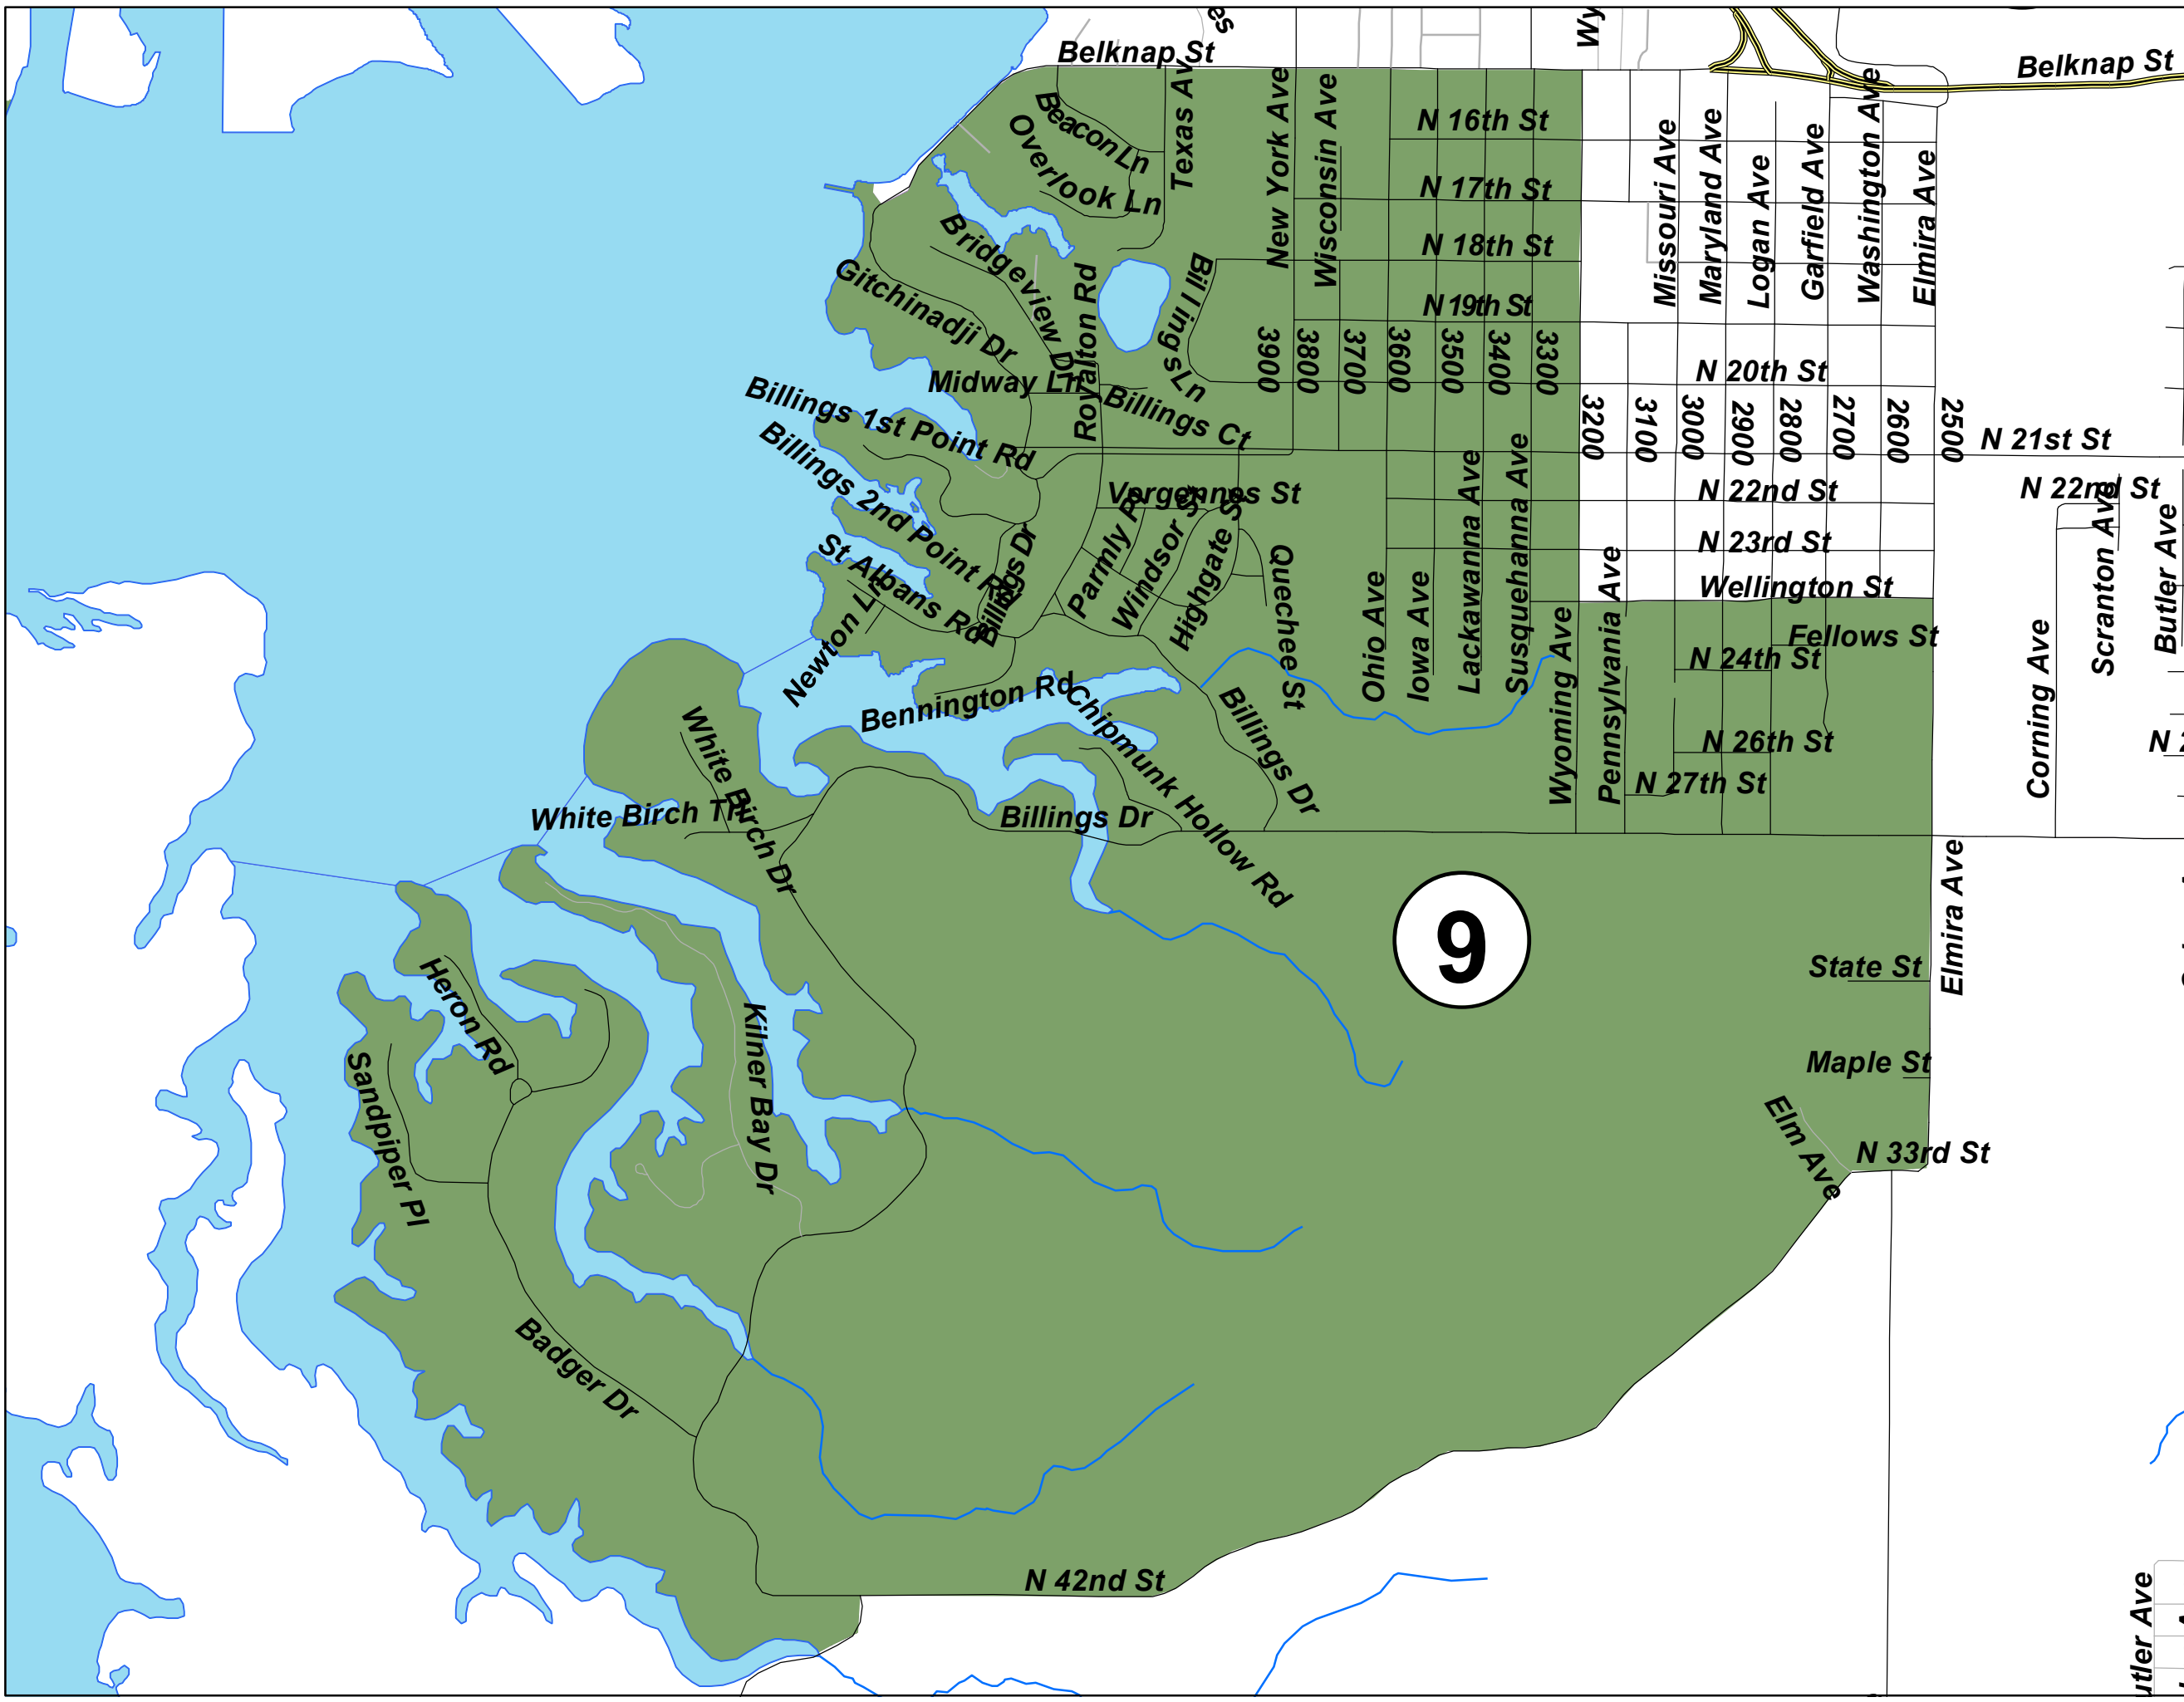

SUPERIOR

WISCONSIN

Living up to our name.

City Councilor District 9

Polling Places		
Aldermanic Districts and Location		
1st	Superior Middle School	3626 Hammond Ave
2nd	Zion Lutheran Church	2022 E 2nd St
3rd	Superior Middle School	3626 Hammond Ave
4th	Zion Lutheran Church	2022 E 2nd St
5th	WITC Conference Center	Mertz Motorelli Dr
6th	Salvation Army	916 Hughitt Ave
7th	WITC Conference Center	Mertz Motorelli Dr
8th	Billings Park Civic Center	3903 N 18th St
9th	Billings Park Civic Center	3903 N 18th St
10th	Salvation Army	916 Hughitt Ave