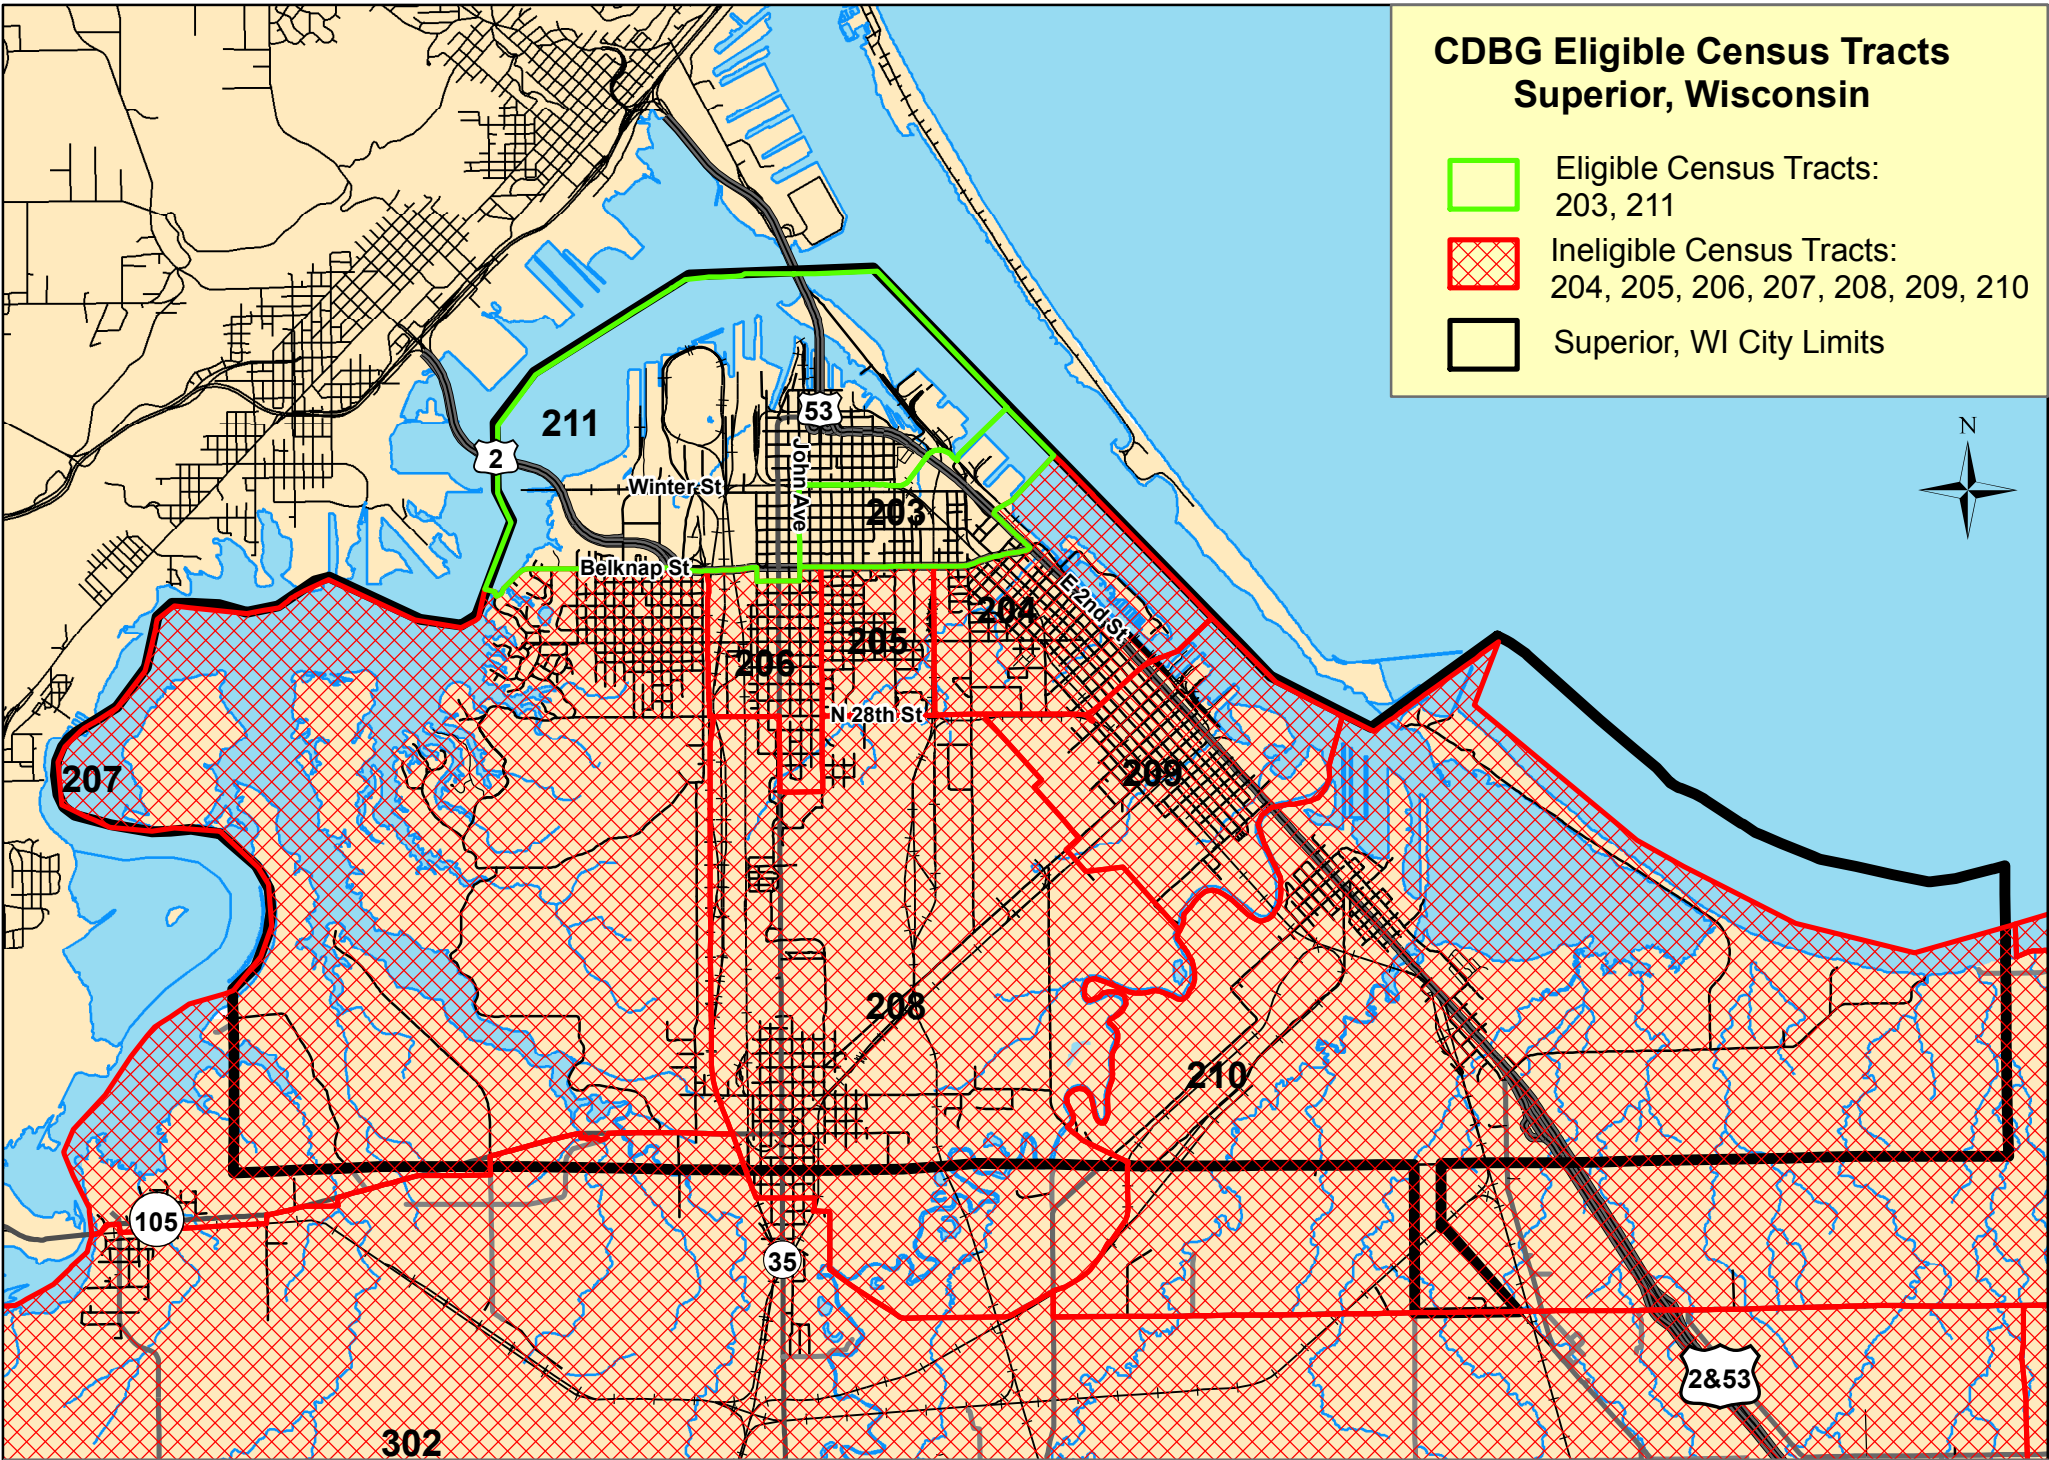

# CDBG Eligible Census Tracts Superior, Wisconsin

-  Eligible Census Tracts:  
203, 211
-  Ineligible Census Tracts:  
204, 205, 206, 207, 208, 209, 210
-  Superior, WI City Limits

Data Source: United States Census Bureau, 2010 Census  
Map Creator: City of Superior Planning Department  
Map Date: May 4, 2016