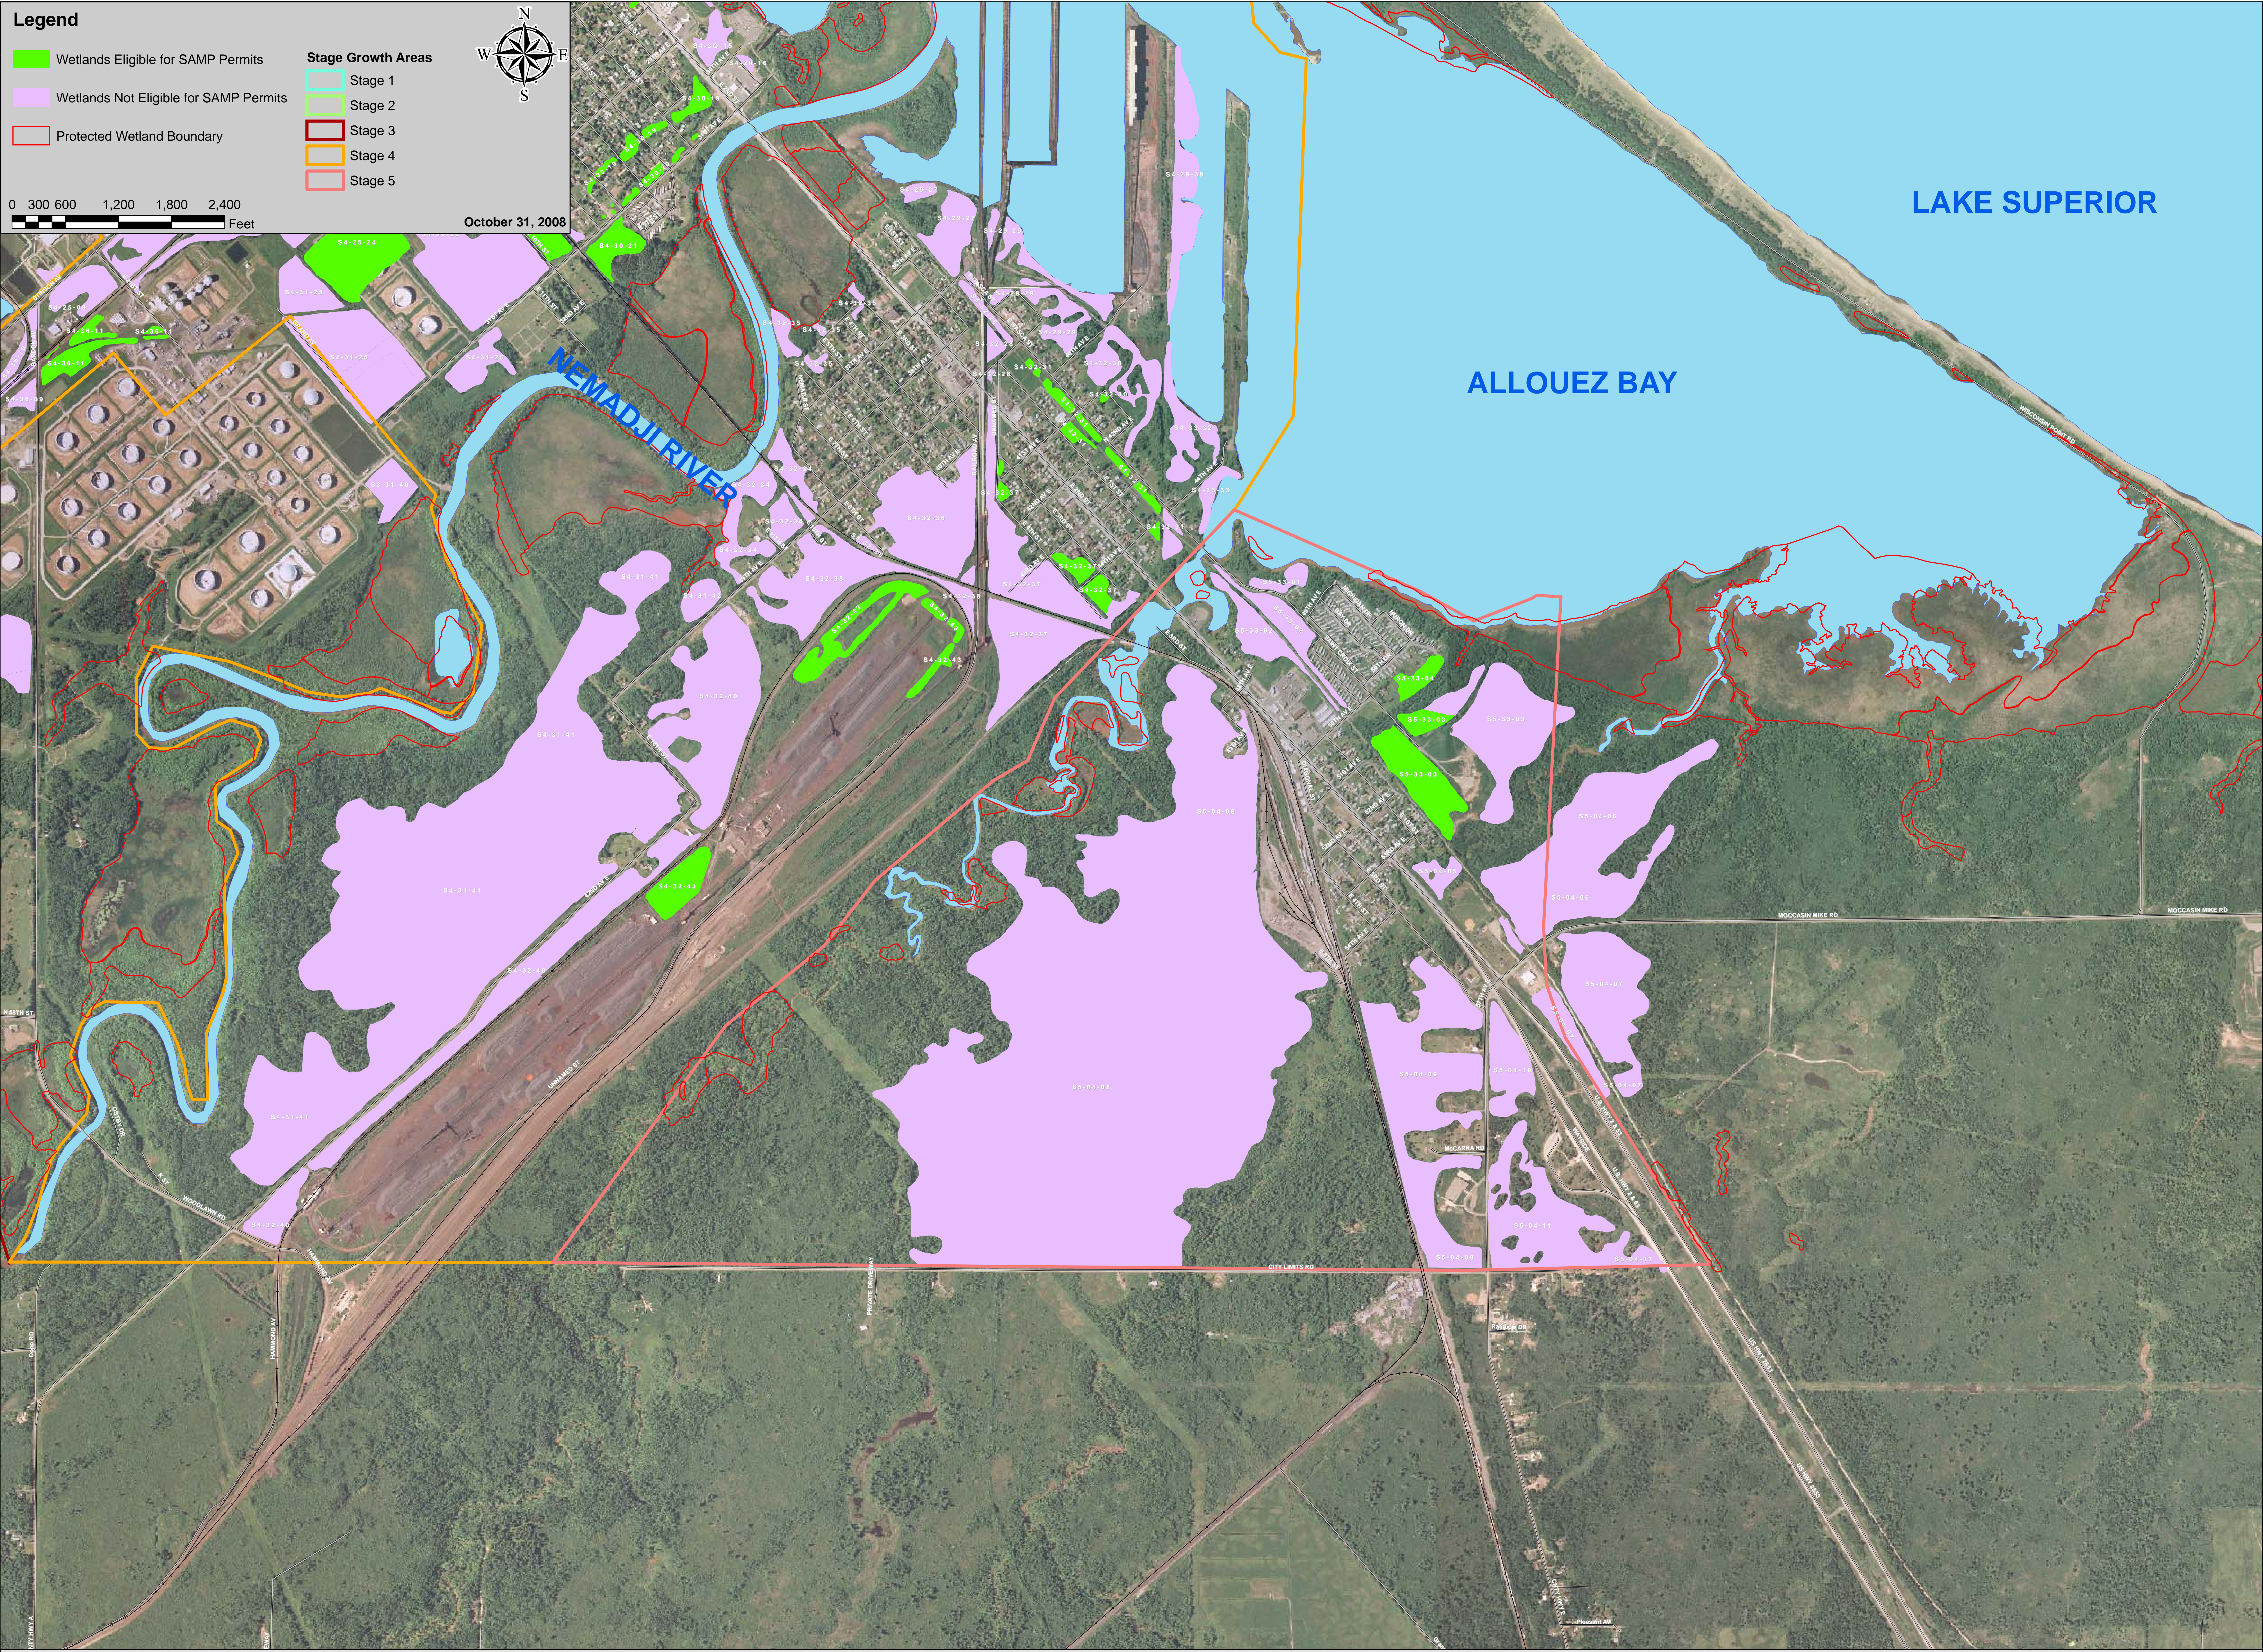

Legend

- Wetlands Eligible for SAMP Permits
- Wetlands Not Eligible for SAMP Permits
- Protected Wetland Boundary

Stage Growth Areas

- Stage 1
- Stage 2
- Stage 3
- Stage 4
- Stage 5

0 300 600 1,200 1,800 2,400 Feet

October 31, 2008

City of Superior SAMP Wetland Map - Stage 5 Growth Area