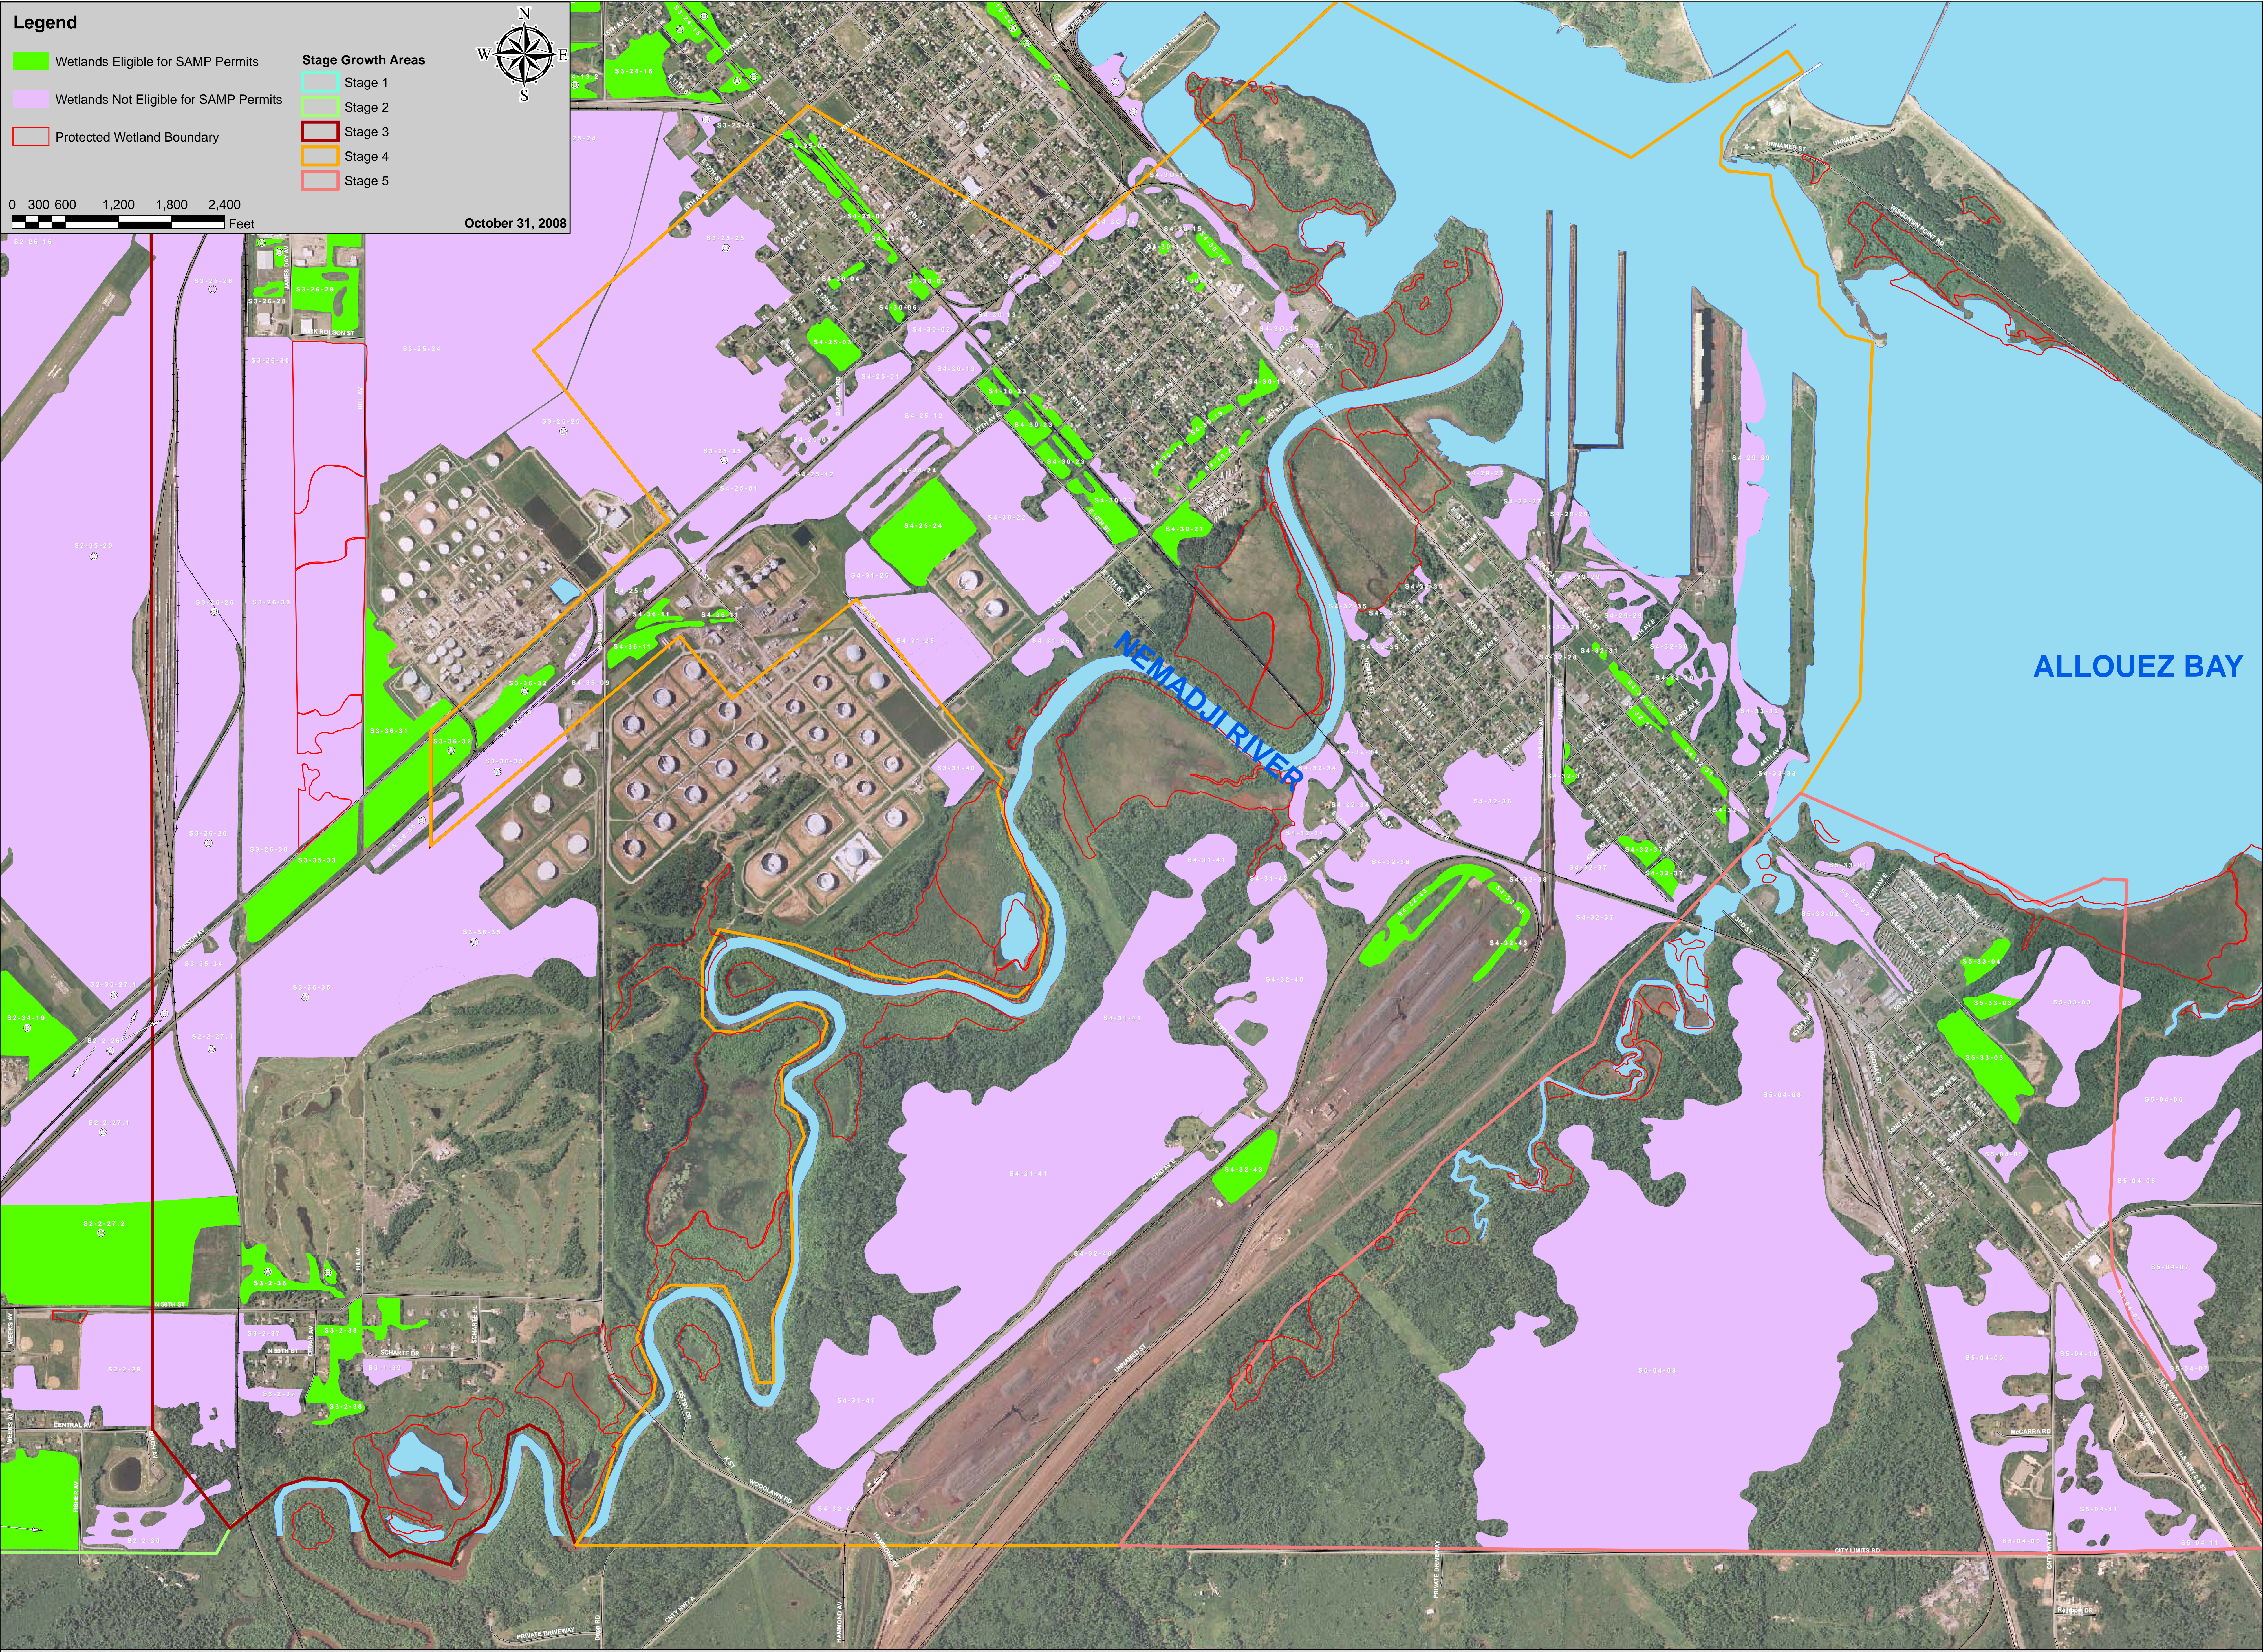

**Legend**

- Wetlands Eligible for SAMP Permits
- Wetlands Not Eligible for SAMP Permits
- Protected Wetland Boundary

**Stage Growth Areas**

- Stage 1
- Stage 2
- Stage 3
- Stage 4
- Stage 5

0 300 600 1,200 1,800 2,400  
Feet

October 31, 2008

**City of Superior SAMP Wetland Map - Stage 4 Growth Area**