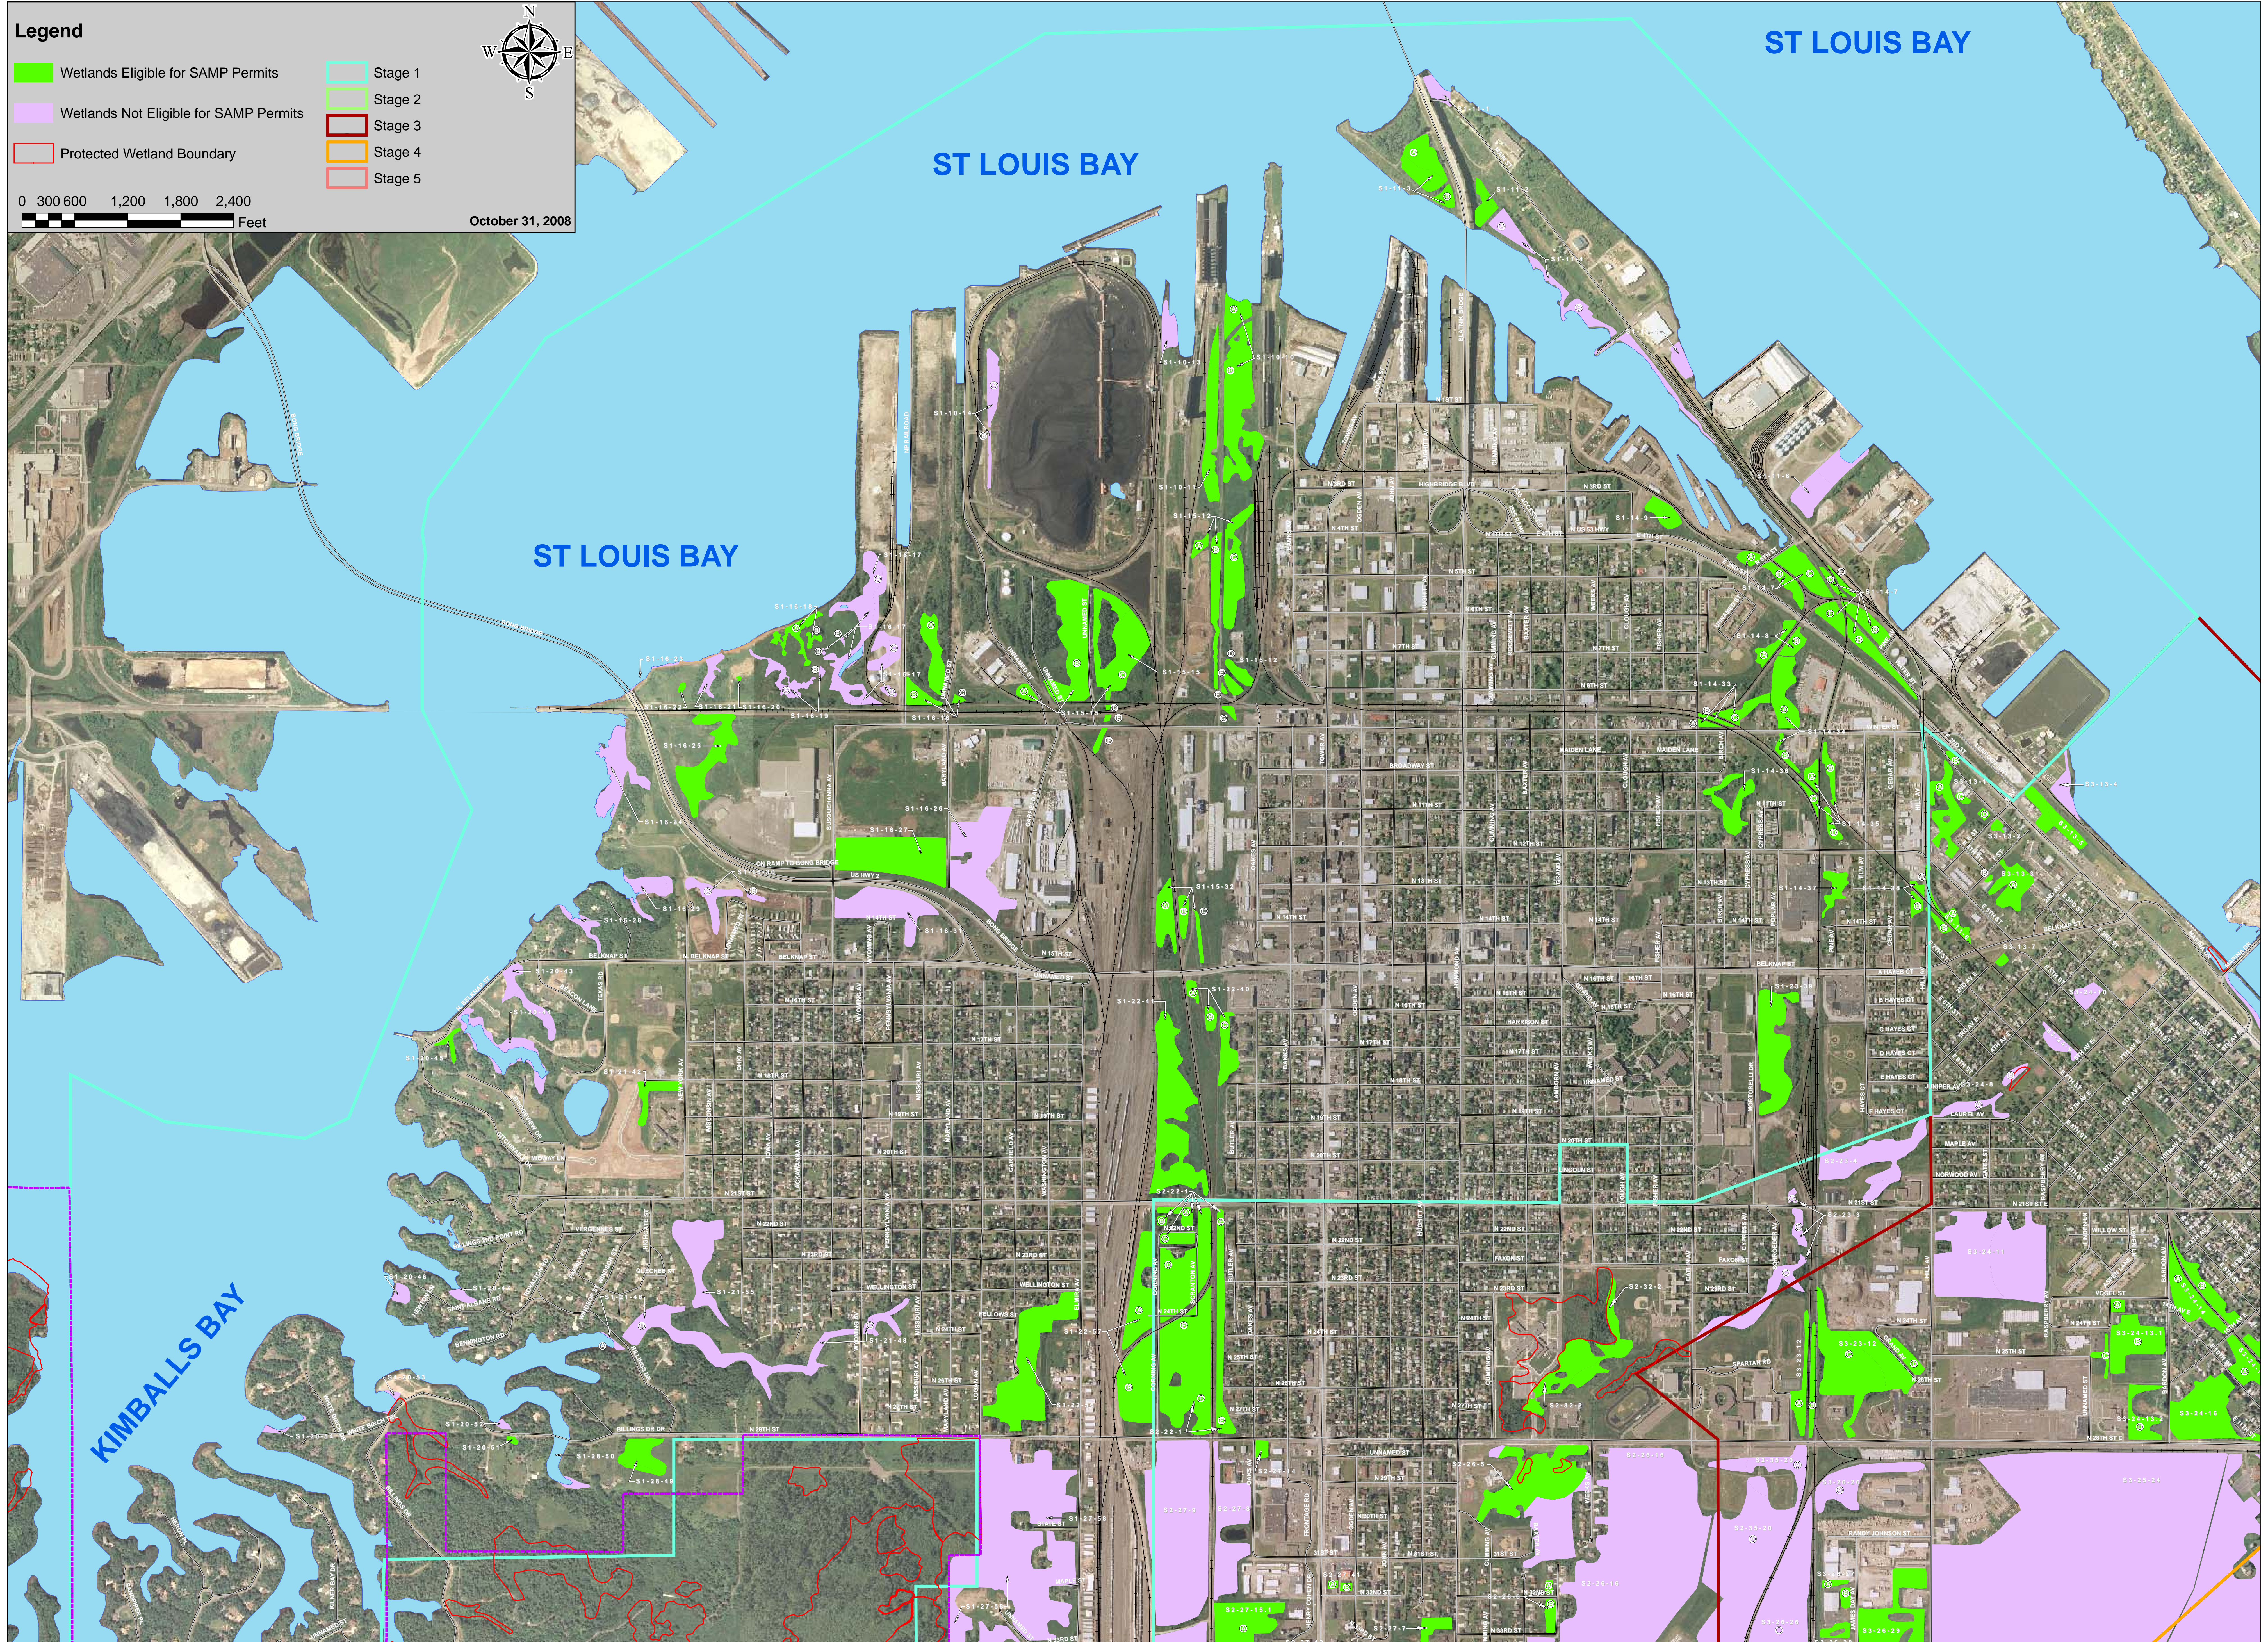

Legend

- Wetlands Eligible for SAMP Permits
- Wetlands Not Eligible for SAMP Permits
- Protected Wetland Boundary
- Stage 1
- Stage 2
- Stage 3
- Stage 4
- Stage 5

0 300 600 1,200 1,800 2,400
Feet

October 31, 2008

City of Superior SAMP Wetland Map - Stage 1 Growth Area