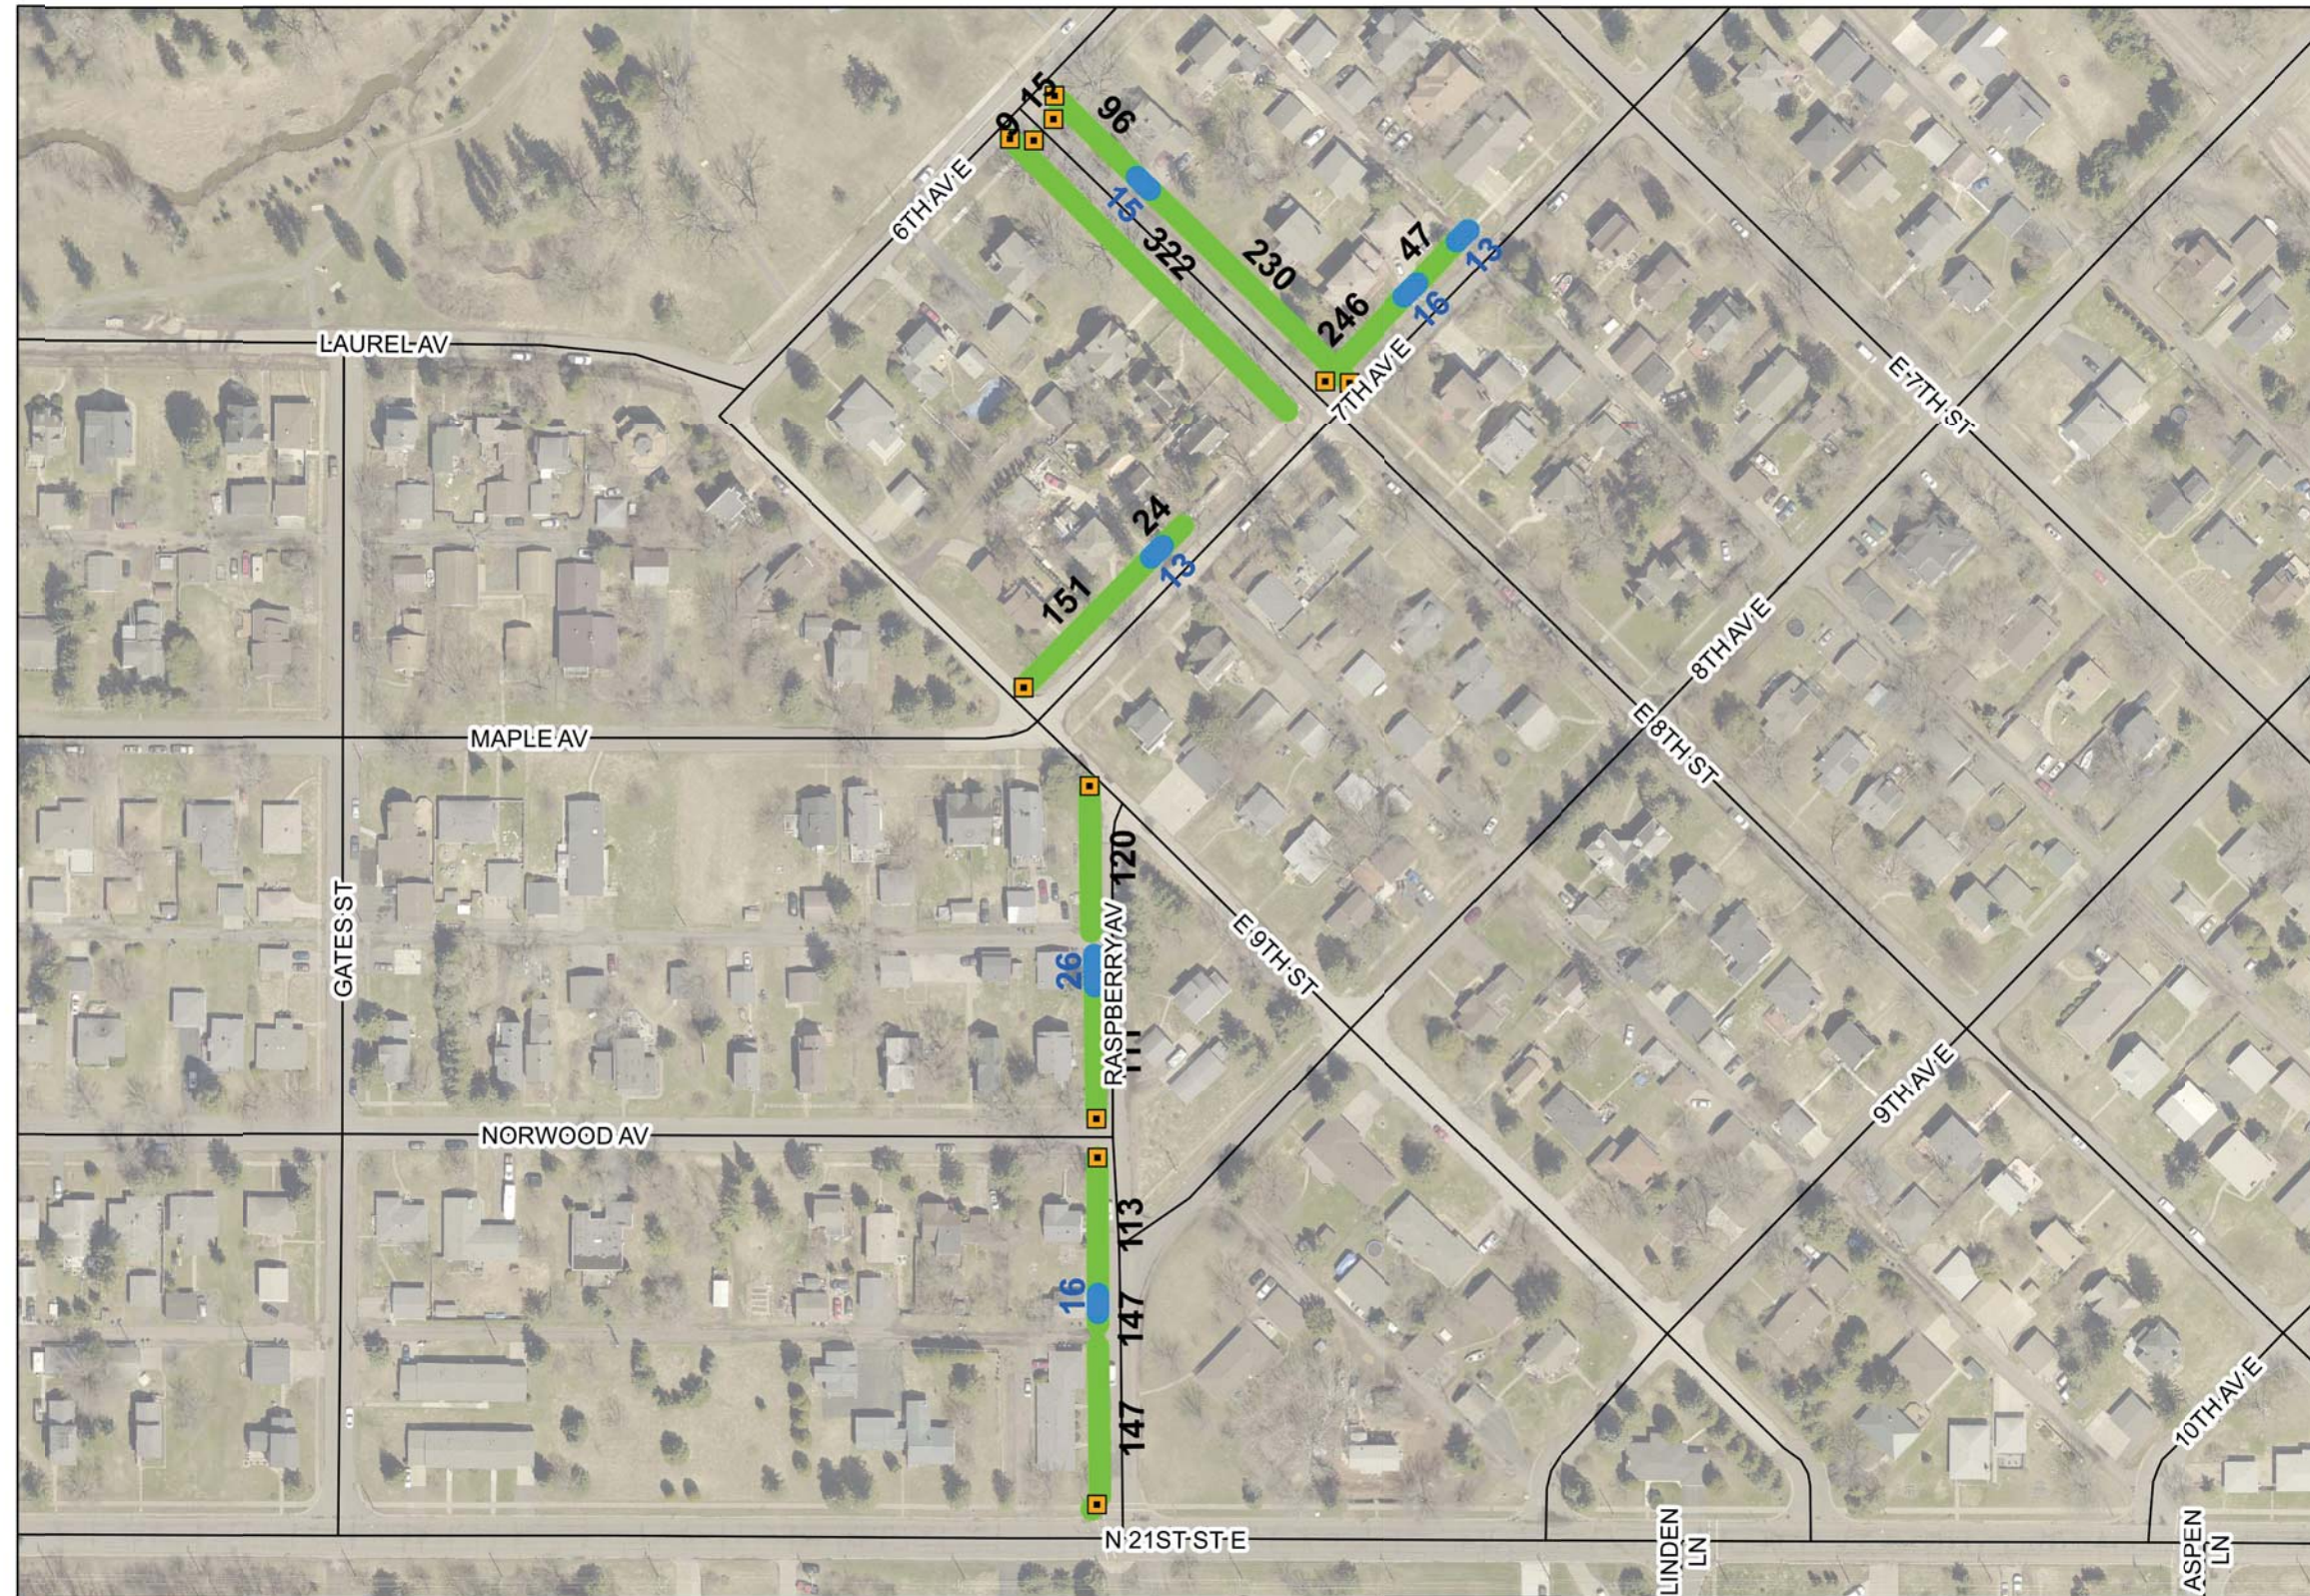

SUPERIOR

WISCONSIN

Living up to our name.

Legend

-  2020 Ramps
-  2020 7 inch
-  2020 CIP Sidewalk Project

- Legend**
-  2020 Ramps
 -  2020 7 inch
 -  2020 CIP Sidewalk Project