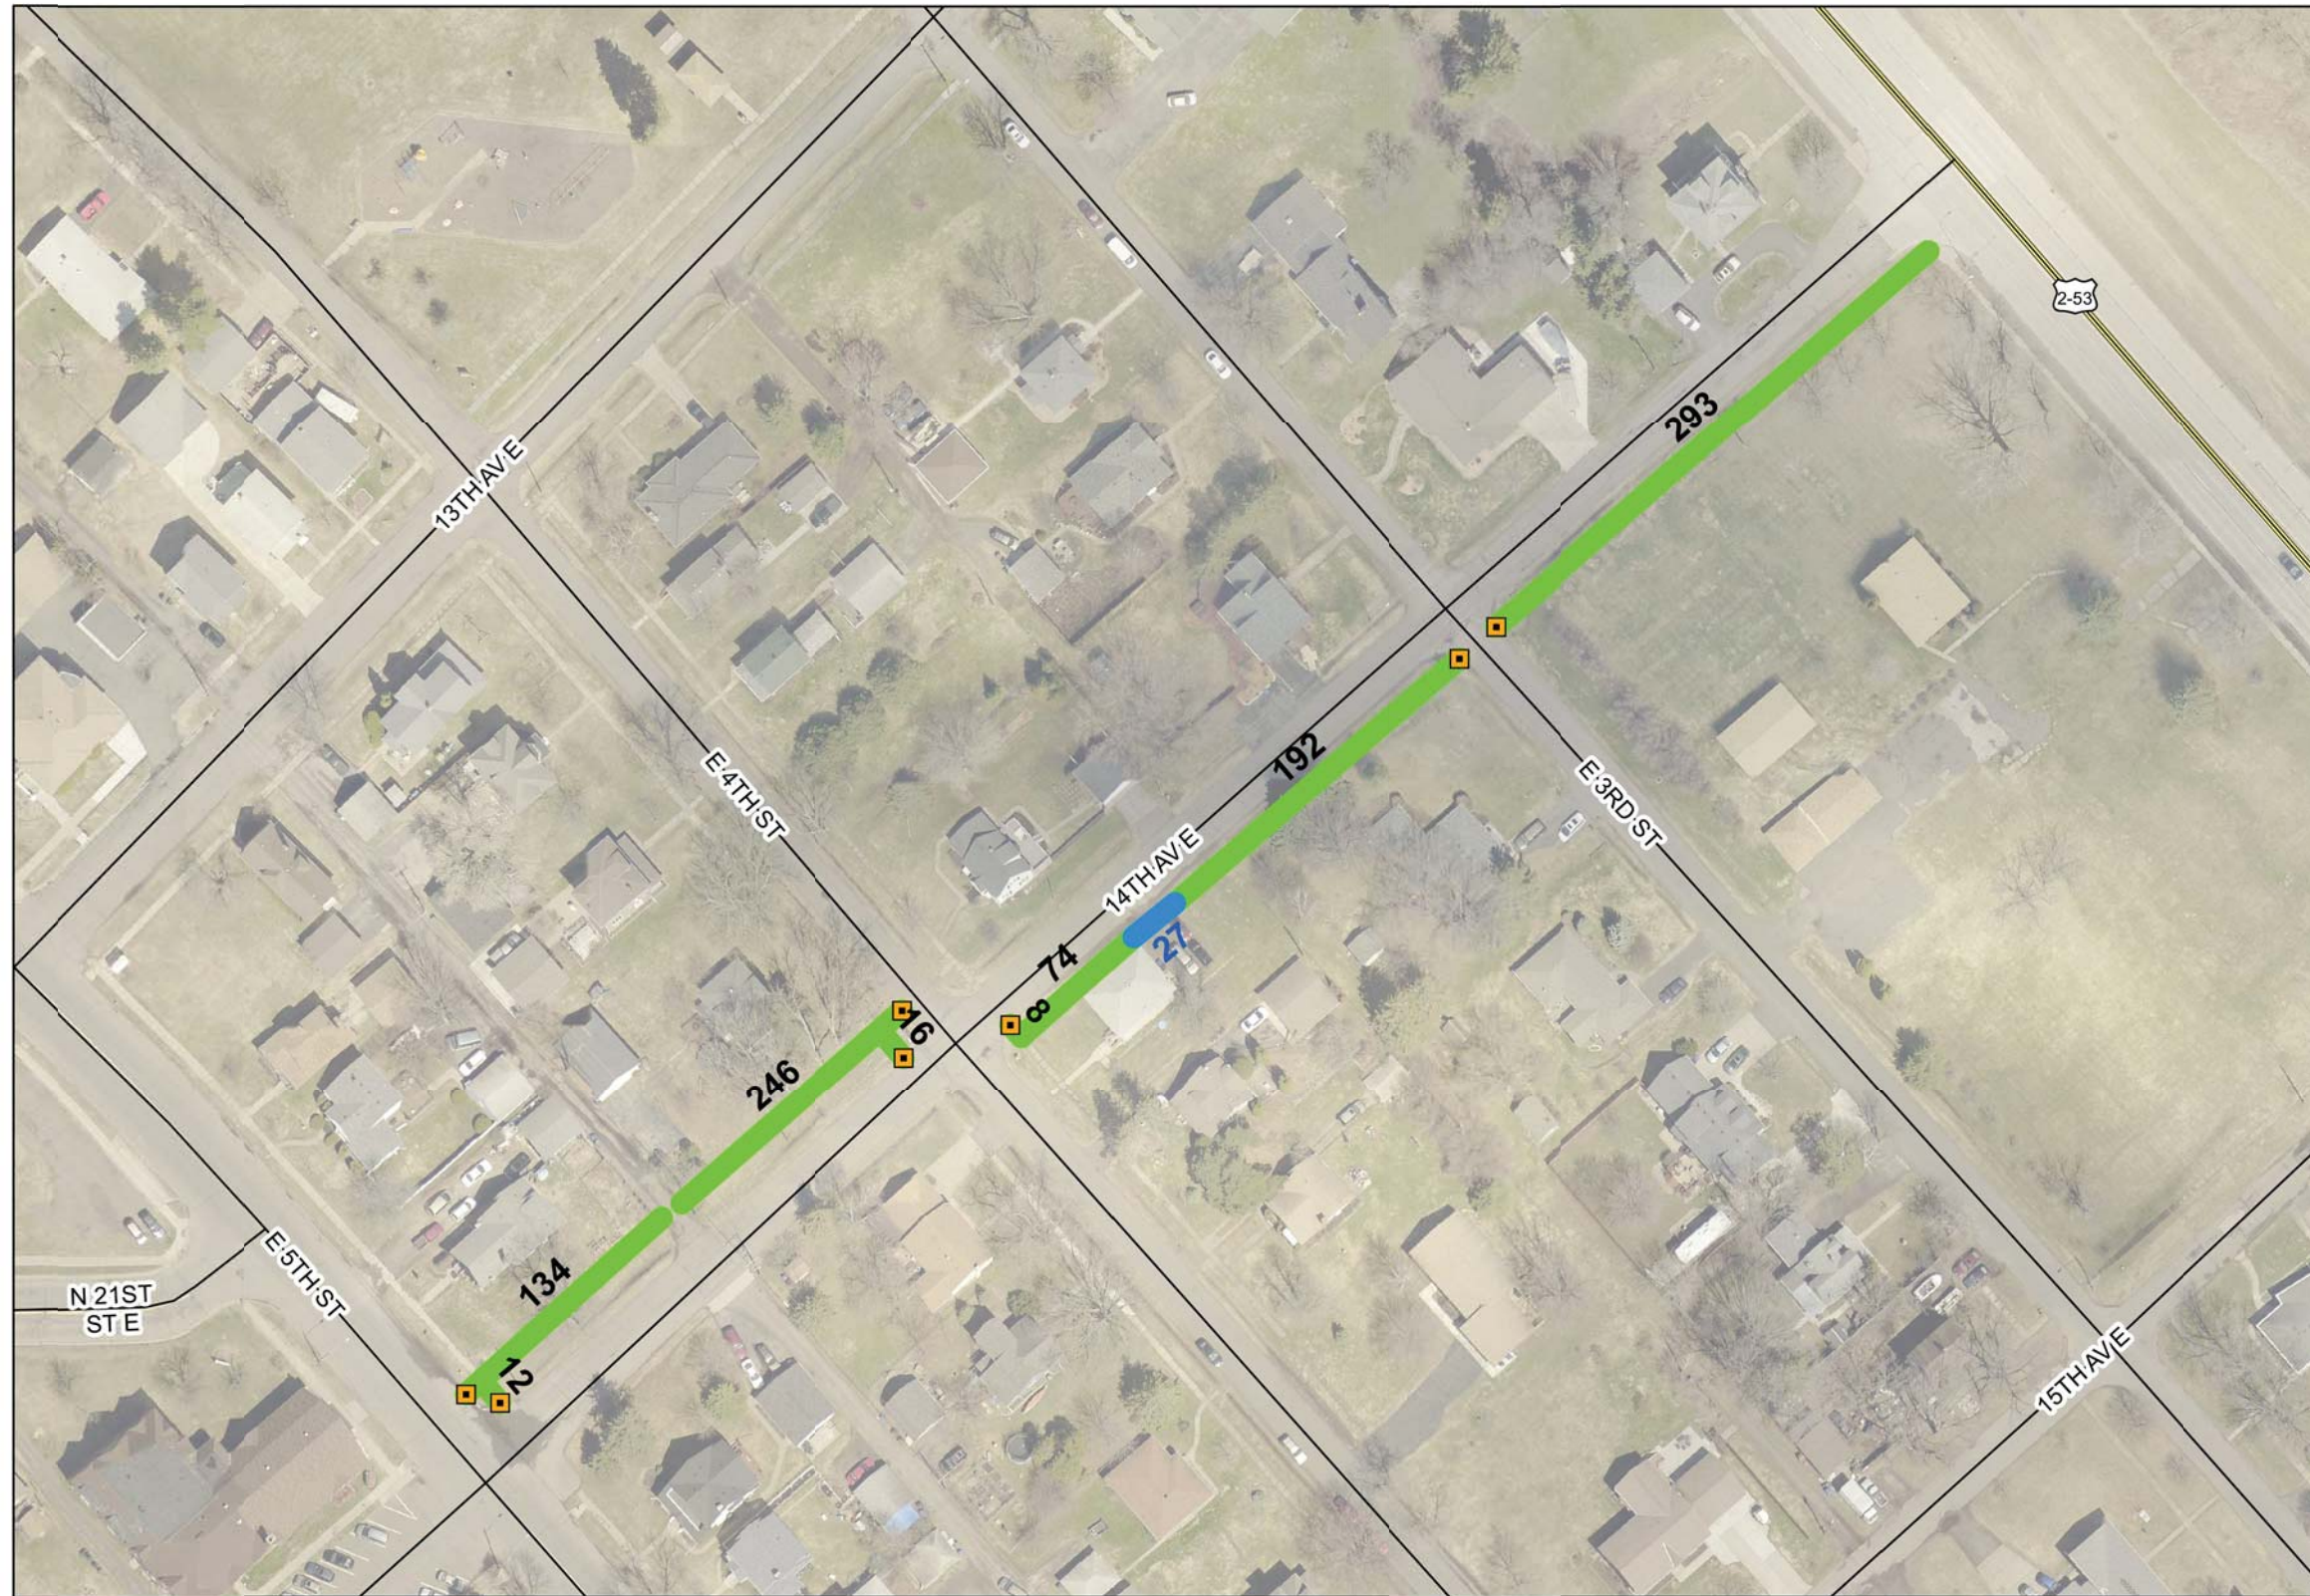

SUPERIOR

WISCONSIN

Living up to our name.

Legend

-  2020 Ramps
-  2020 7 inch
-  2020 CIP Sidewalk Project

- Legend**
-  2020 Ramps
 -  2020 7 inch
 -  2020 CIP Sidewalk Project